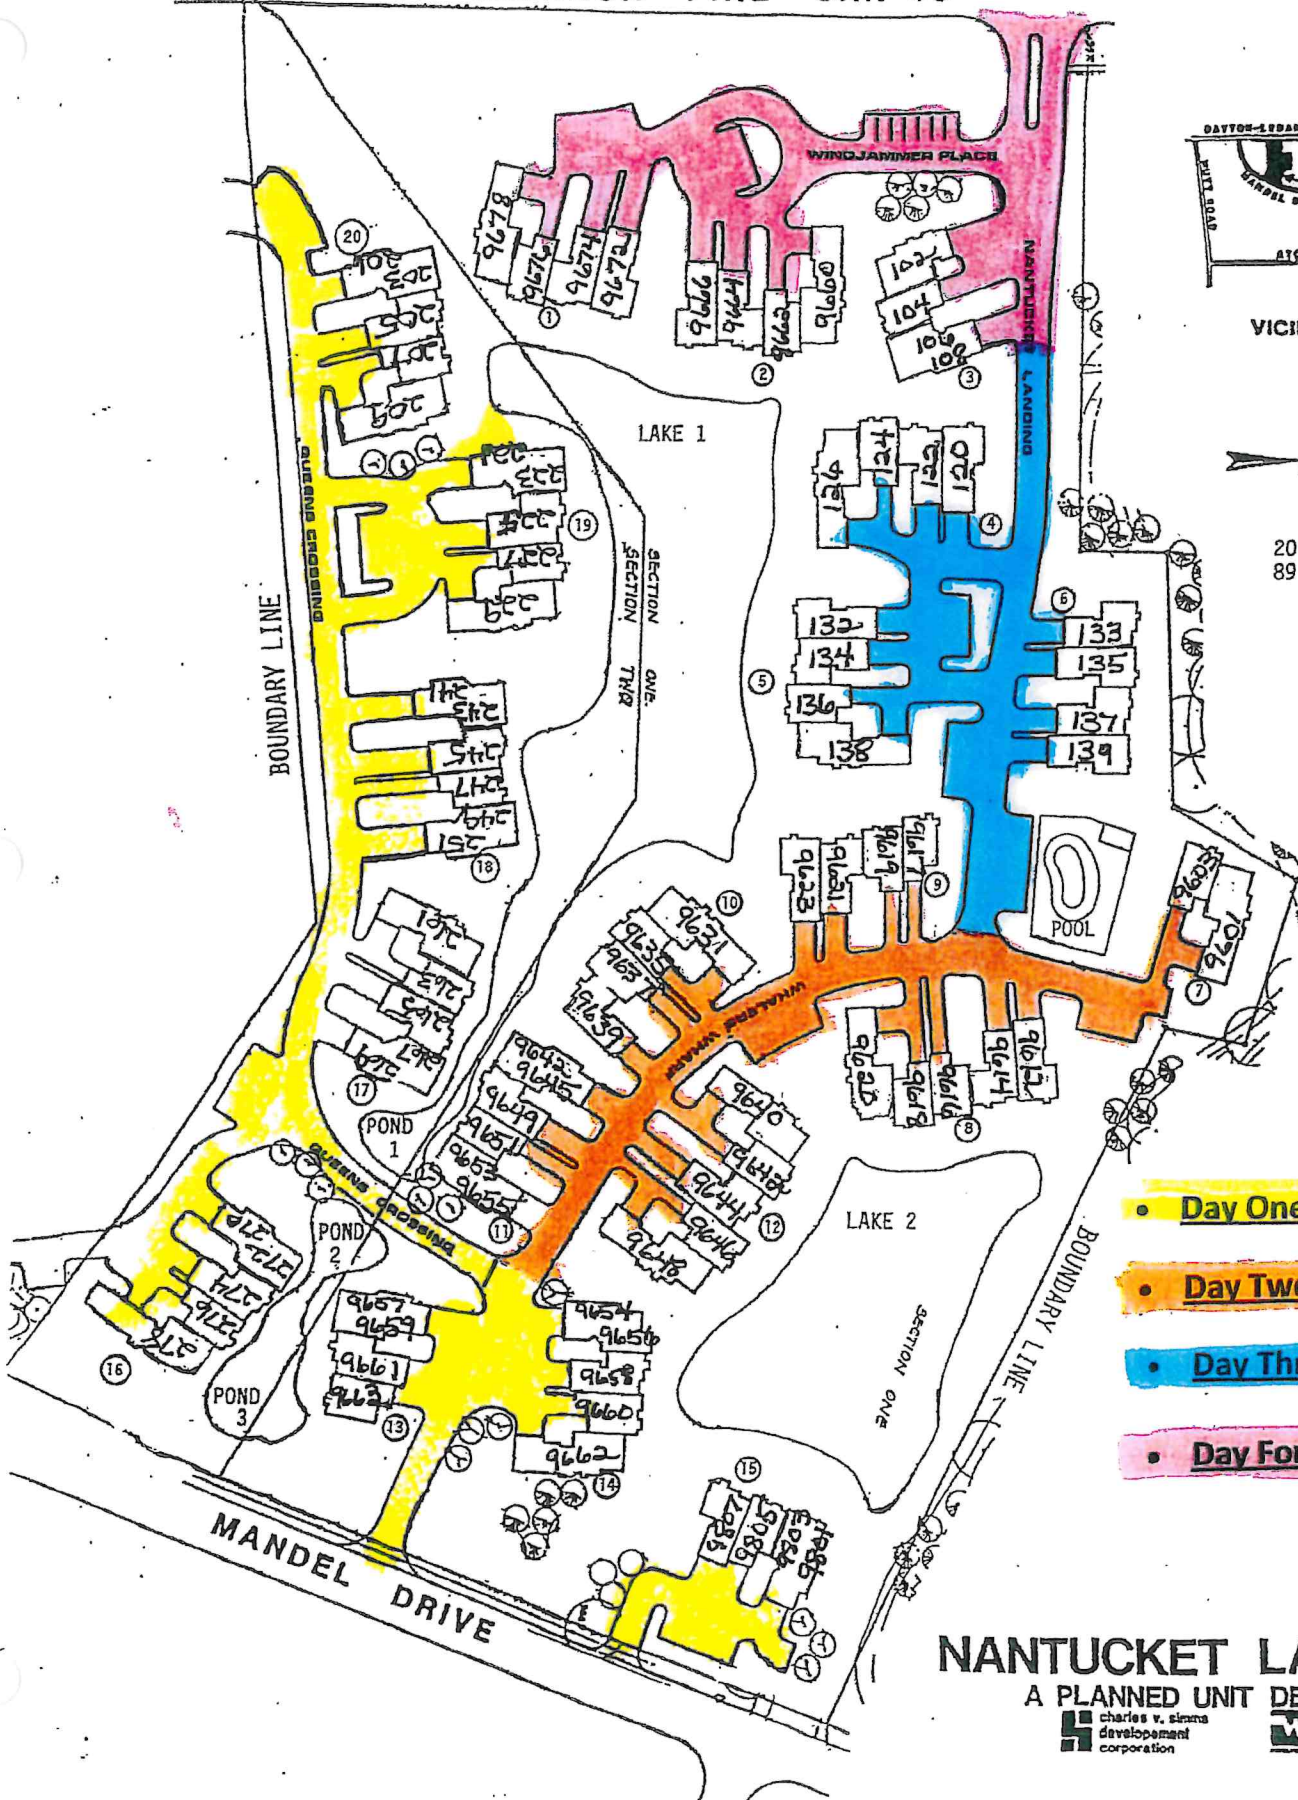

DAYTON-LEBANON PIKE S.R. 48

VICINITY MAP

20 BUILDINGS  
89 UNITS

- Day One - Yellow
- Day Two - Orange
- Day Three - Blue
- Day Four - Pink

**NANTUCKET LANDING**  
A PLANNED UNIT DEVELOPMENT  
charles v. sigma  
development  
corporation